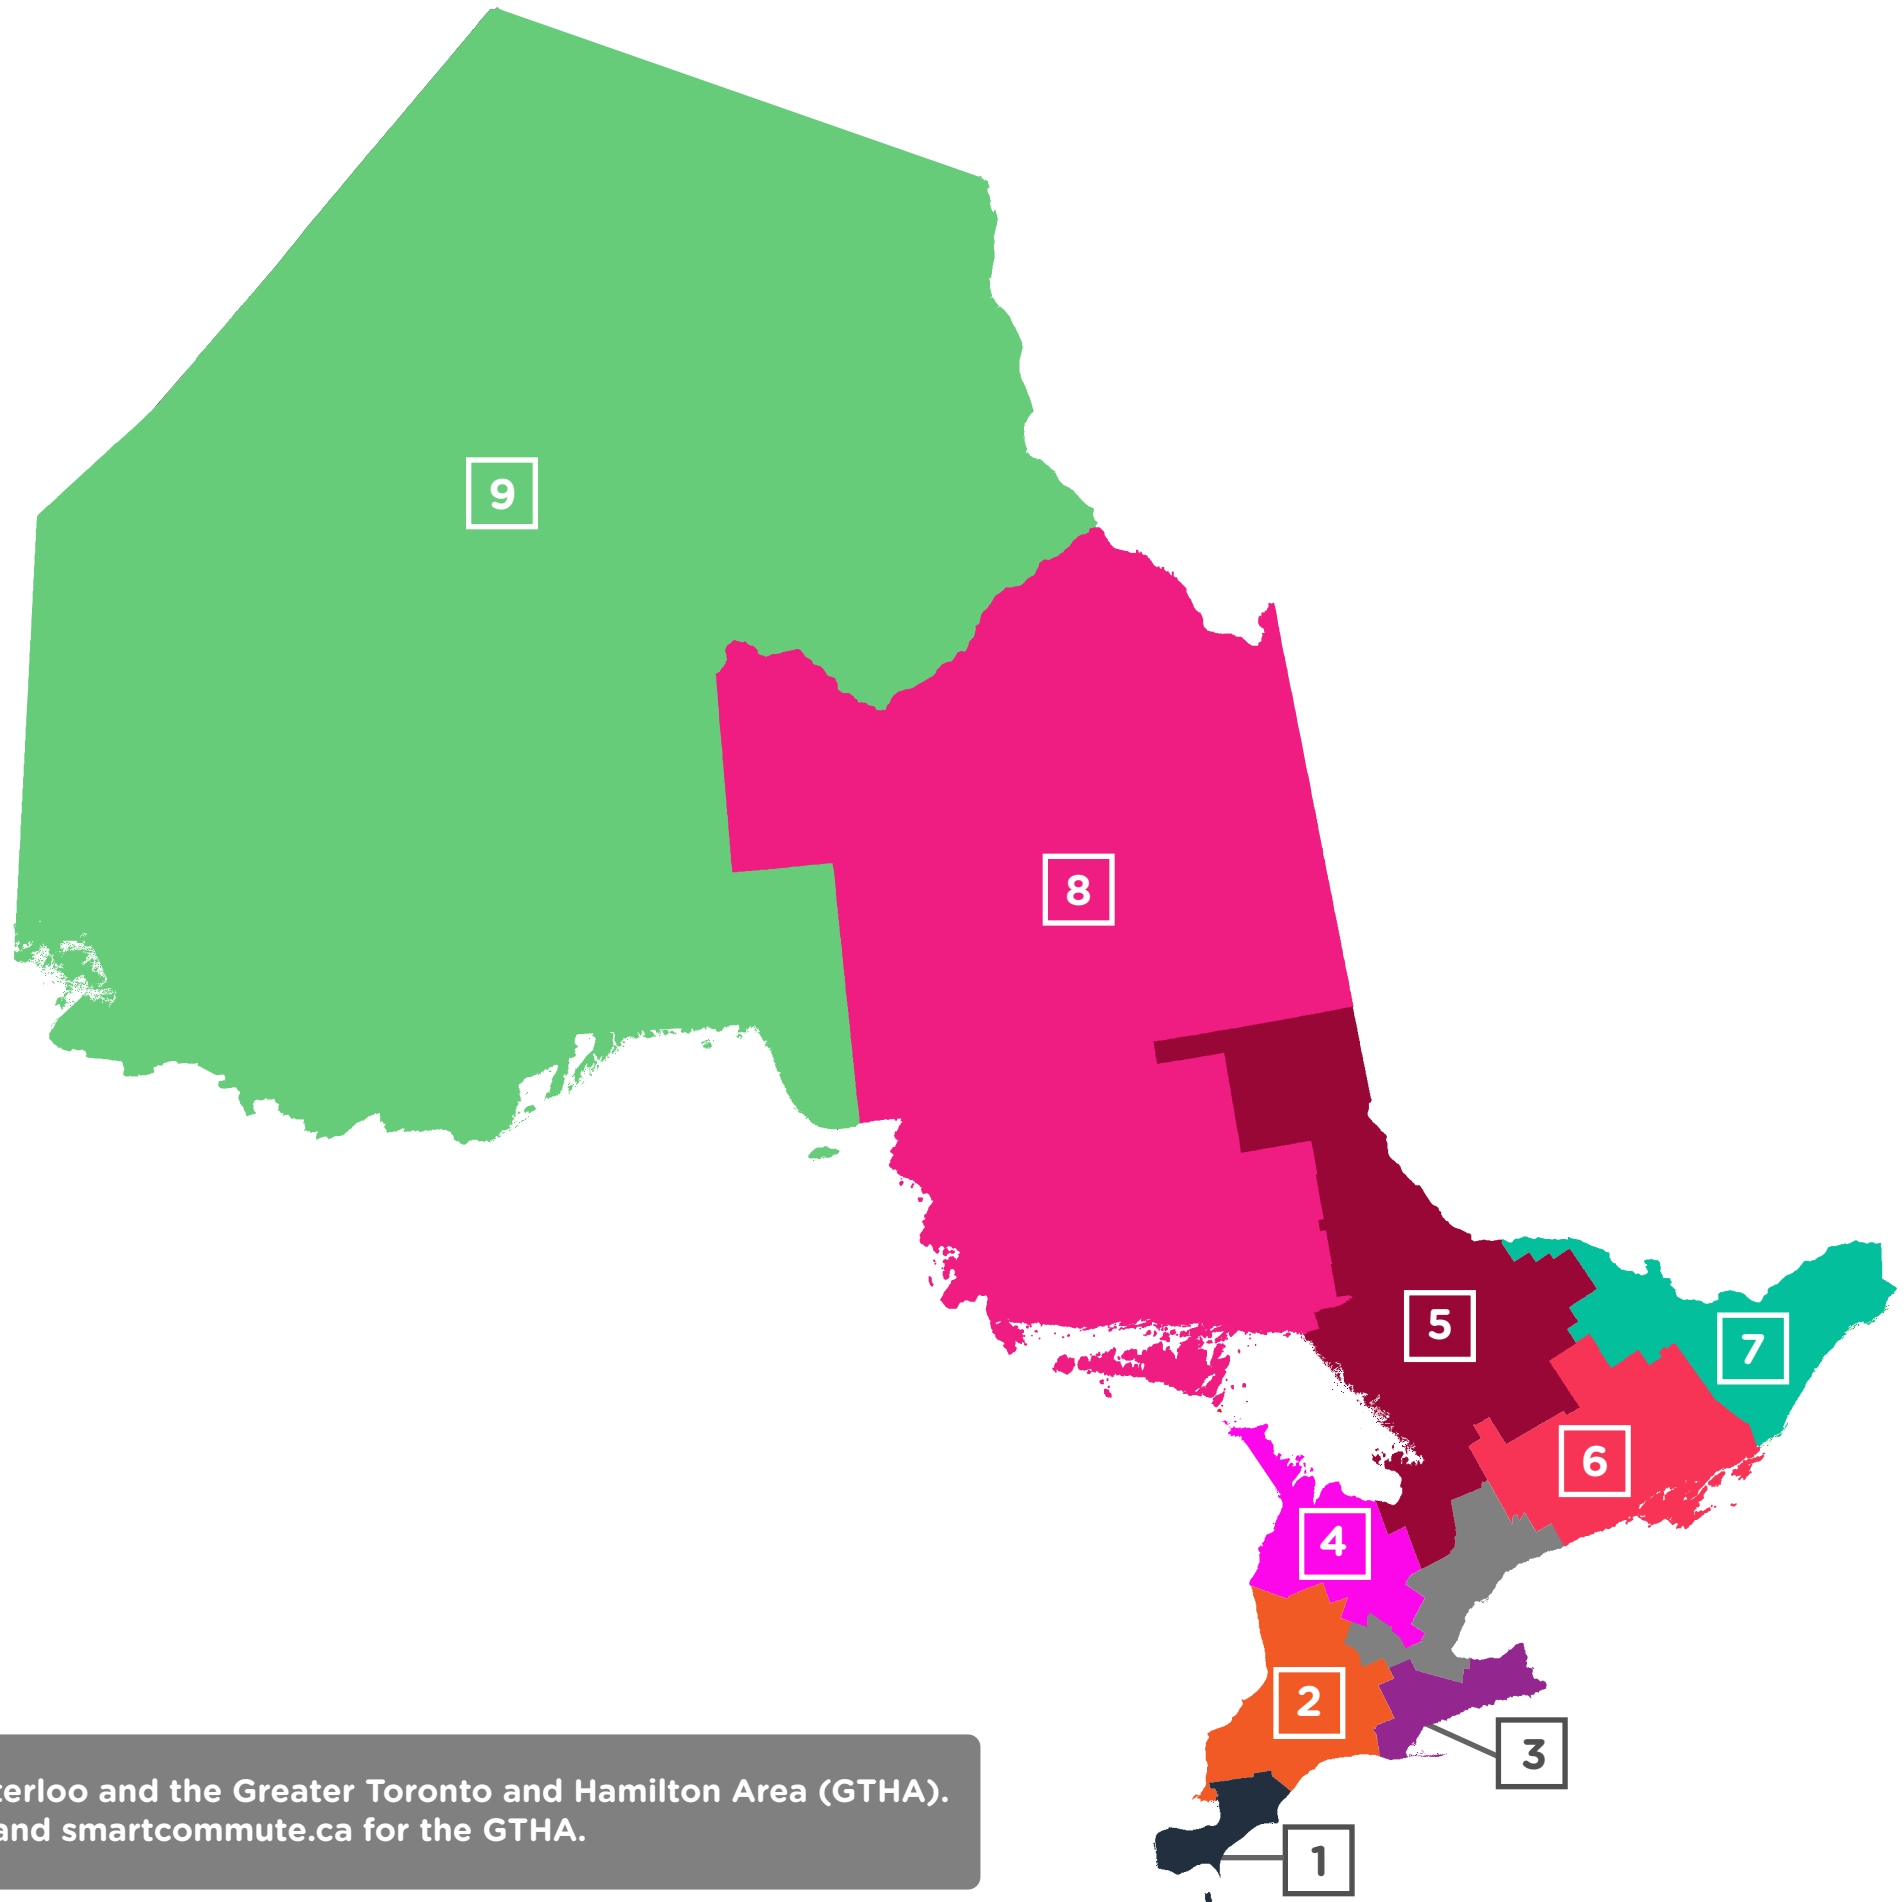

Legend

- 1. South
- 2. South West
- 3. Greater Niagara
- 4. South East
- 5. Central
- 6. South Central
- 7. East
- 8. North East
- 9. North West

* Commute Ontario is not available in the Region of Waterloo and the Greater Toronto and Hamilton Area (GTHA). Please visit gotravelwise.ca for the Region of Waterloo and smartcommute.ca for the GTHA.