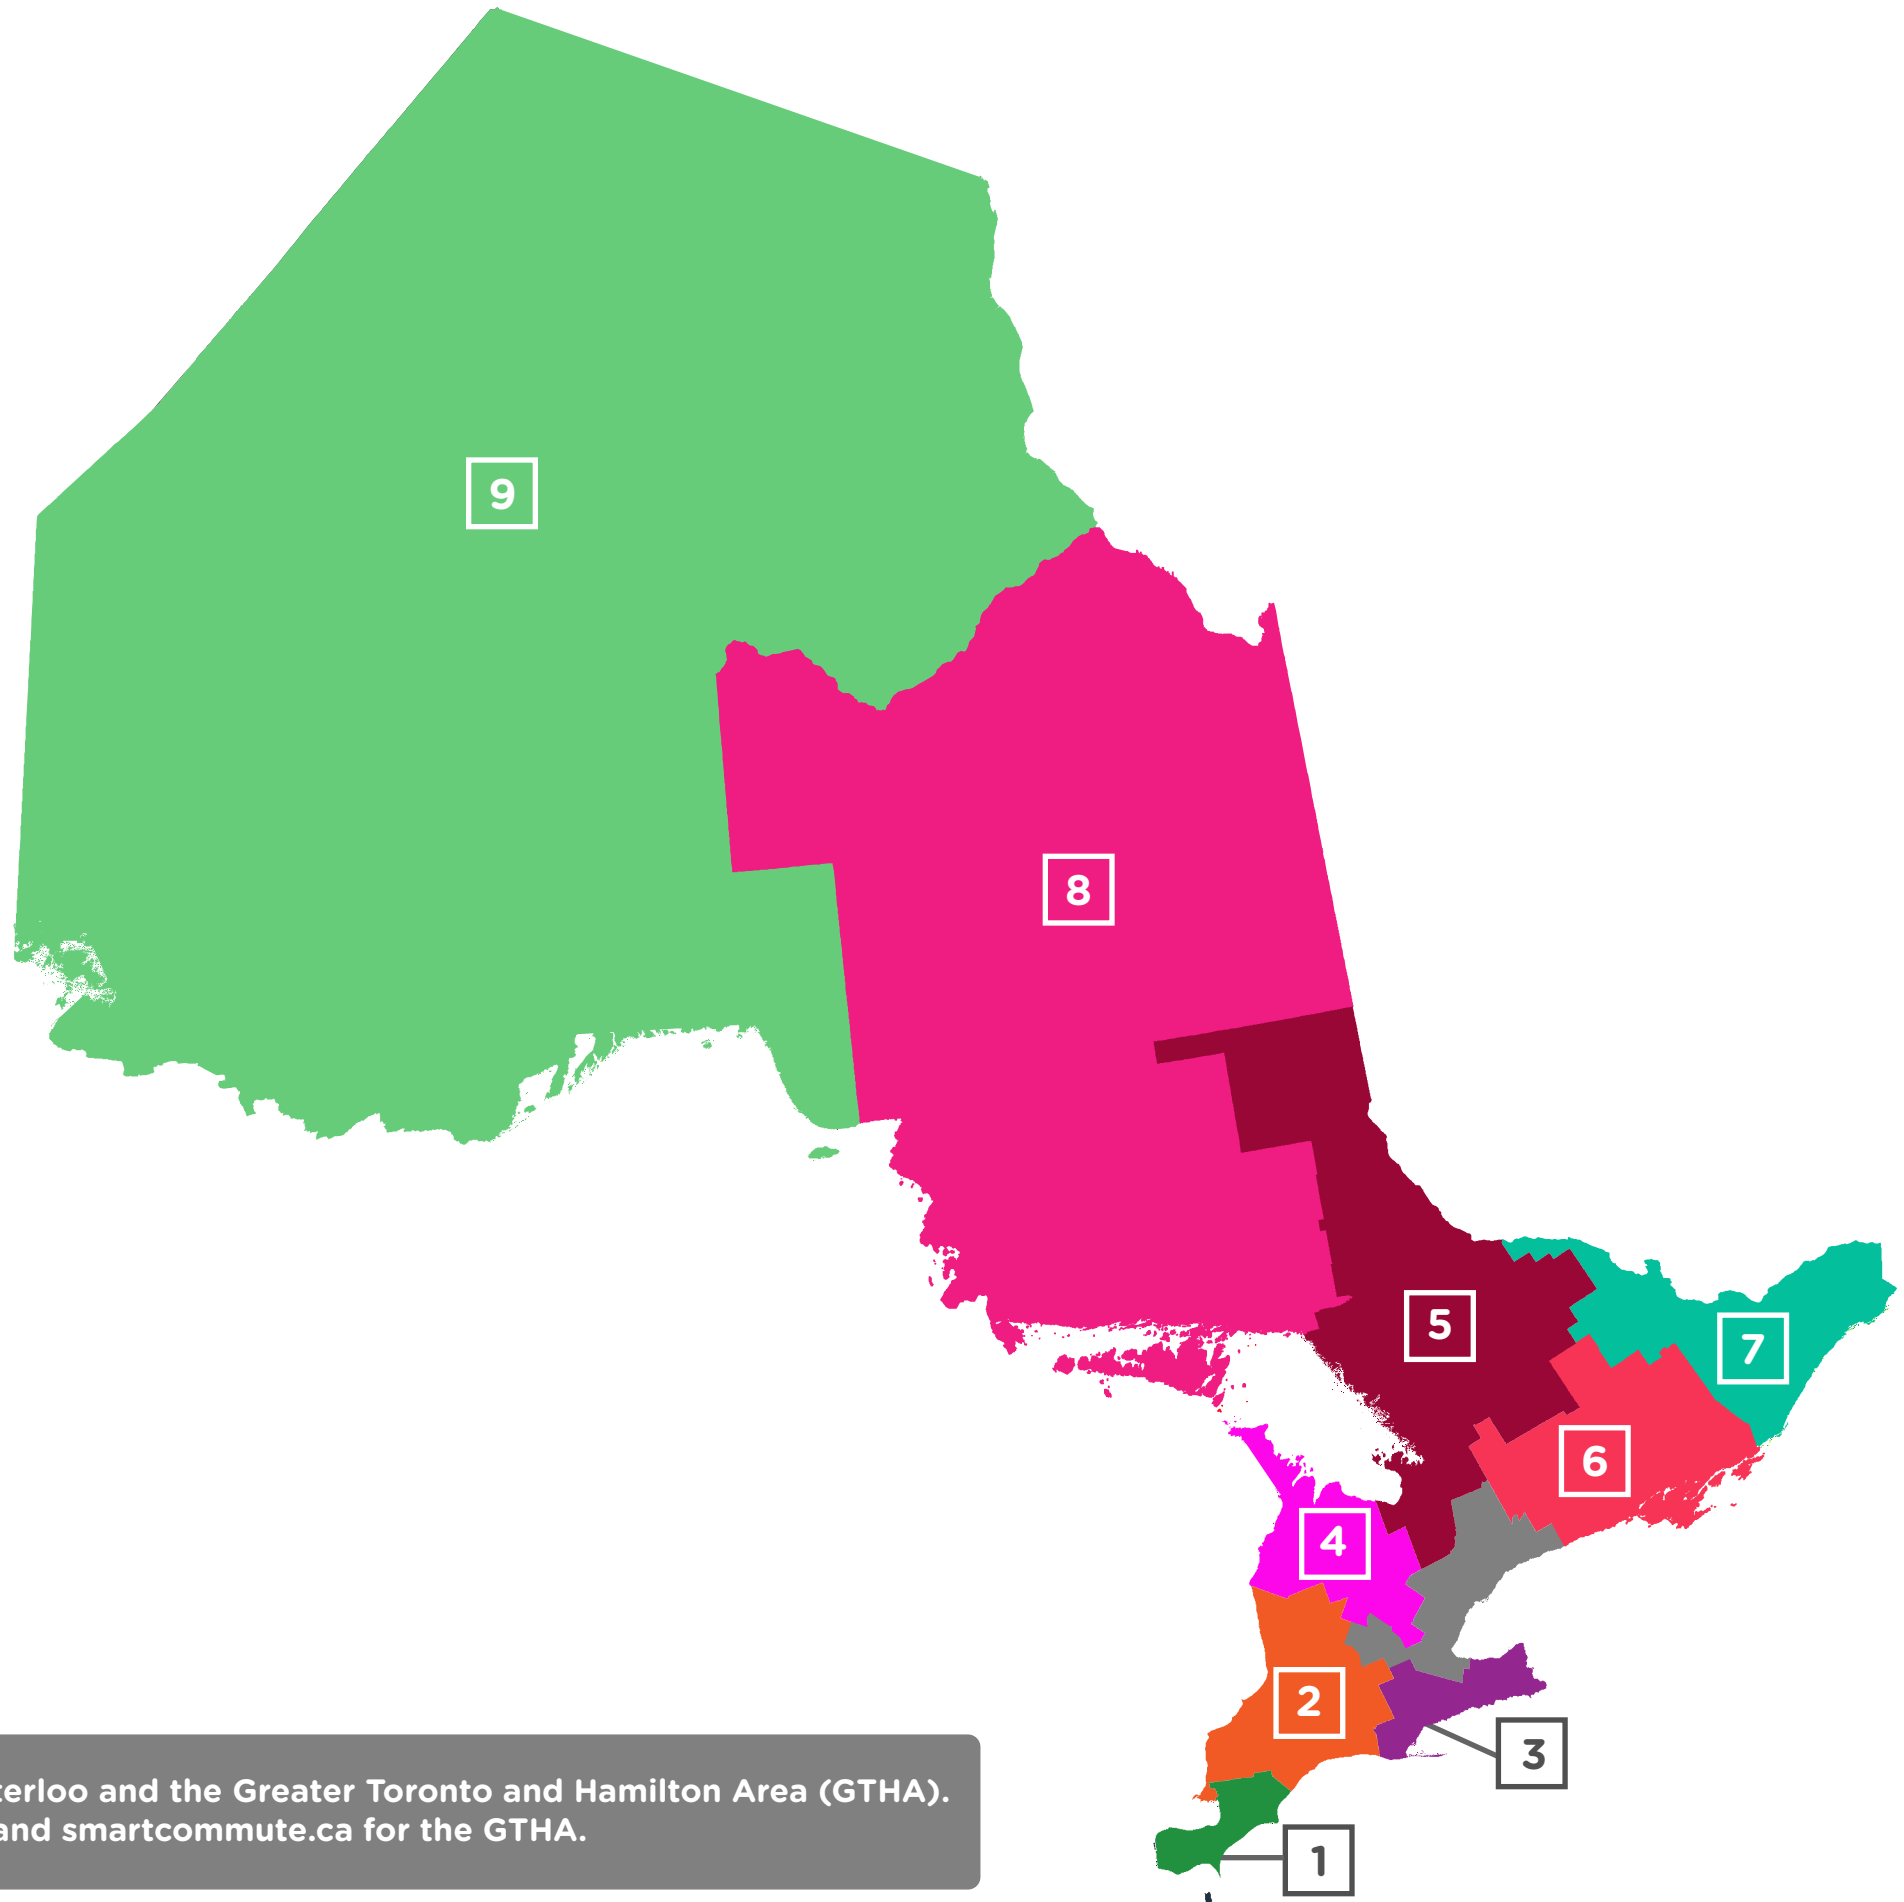

**Legend**

-  1. South
-  2. South West (Regional Rideshare)
-  3. Greater Niagara
-  4. South East
-  5. Central
-  6. South Central
-  7. East
-  8. North East
-  9. North West

\* Commute Ontario is not available in the Region of Waterloo and the Greater Toronto and Hamilton Area (GTHA). Please visit [gotravelwise.ca](http://gotravelwise.ca) for the Region of Waterloo and [smartcommute.ca](http://smartcommute.ca) for the GTHA.