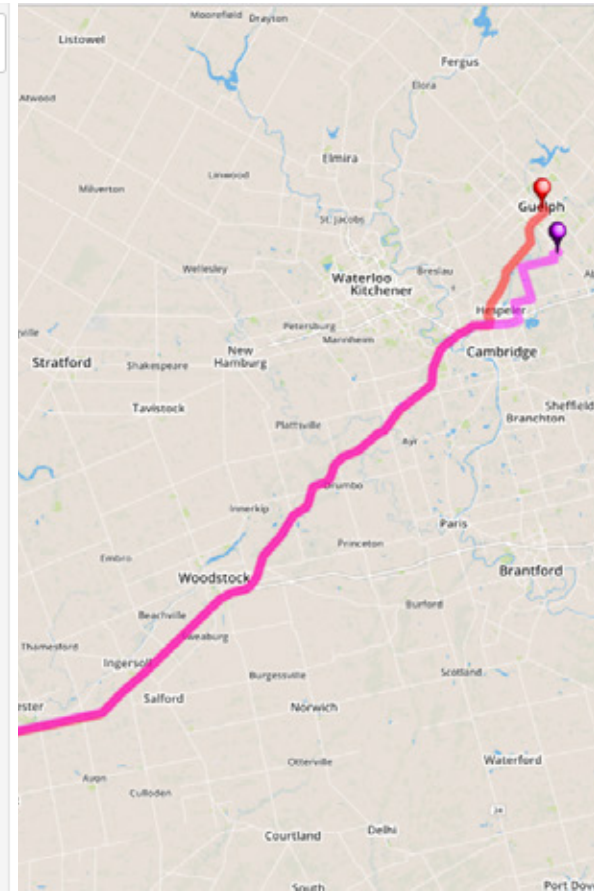

Review matches or adjust search criteria to find more matches

The screenshot shows a mobile application interface with three tabs: "My Trip", "Options", and "Matches". The "Options" tab is selected, displaying various filters:

- Distance from route: 4: Somewhat Close
- Schedule difference: 4 hours
- Match one-time trips?: Yes
- Match one-way trips?: Yes
- Non-smoking/Smoking: Any
- Same gender: Any gender
- Match language?: No

At the bottom of the filter panel is a blue "Go" button. To the left, a "List of matches" is displayed, with a green arrow pointing from the "Matches" tab to it. The list contains four entries, each with a "Details" button and a location pin icon:

- trochaneto (Regional Rideshare)
- Anam (Carpool Ontario)
- Ahmad (Regional Rideshare)
- Morgan (Regional Rideshare)

List of matches

To find more matches click "Options" to adjust search criteria