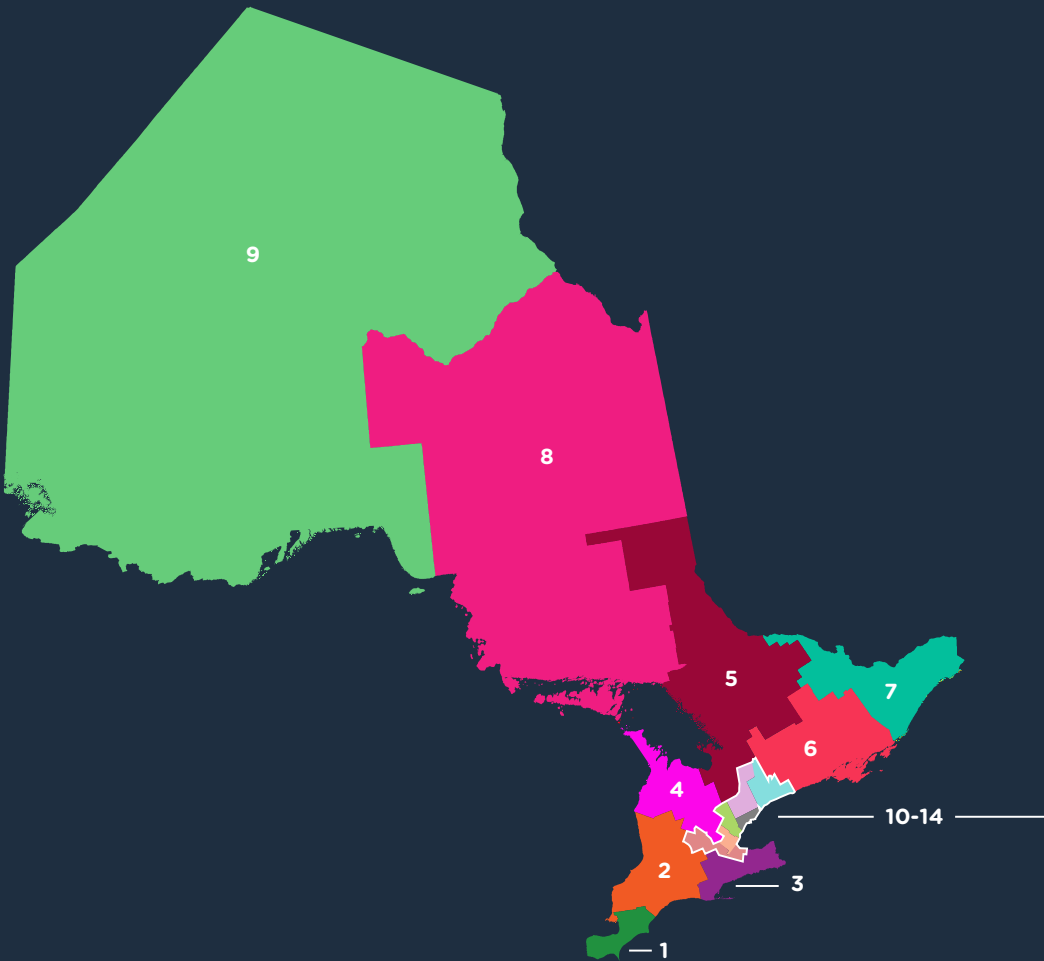

Walktober

October

Aim to walk at least 10,000 steps per day during Walktober and move towards a healthier lifestyle.

Log your walking activity on activeswitch.ca to earn medals and be entered to win great prizes.

Service Areas

See the map below for our service areas:

LEGEND

1	South	2	South West (Regional Rideshare)	3	Greater Niagara	4	South East
5	Central	6	South Central	7	East	8	North East
9	North West	10	Peel Region	11	Halton Region	12	Hamilton Region
13	York Region	14	Durham Region				