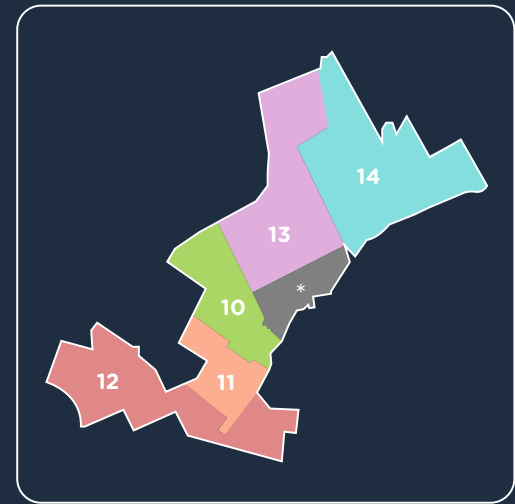

Walktober

October

Aim to walk at least 10,000 steps per day during Walktober and move towards a healthier lifestyle.

Log your walking activity on activeswitch.ca to earn medals and be entered to win great prizes.

Service Areas

See the map below for our service areas:

LEGEND

1	South	2	South West (Regional Rideshare)	3	Greater Niagara	4	South East
5	Central	6	South Central	7	East	8	North East
9	North West	10	Peel Region	11	Halton Region	12	Hamilton Region
13	York Region	14	Durham Region				