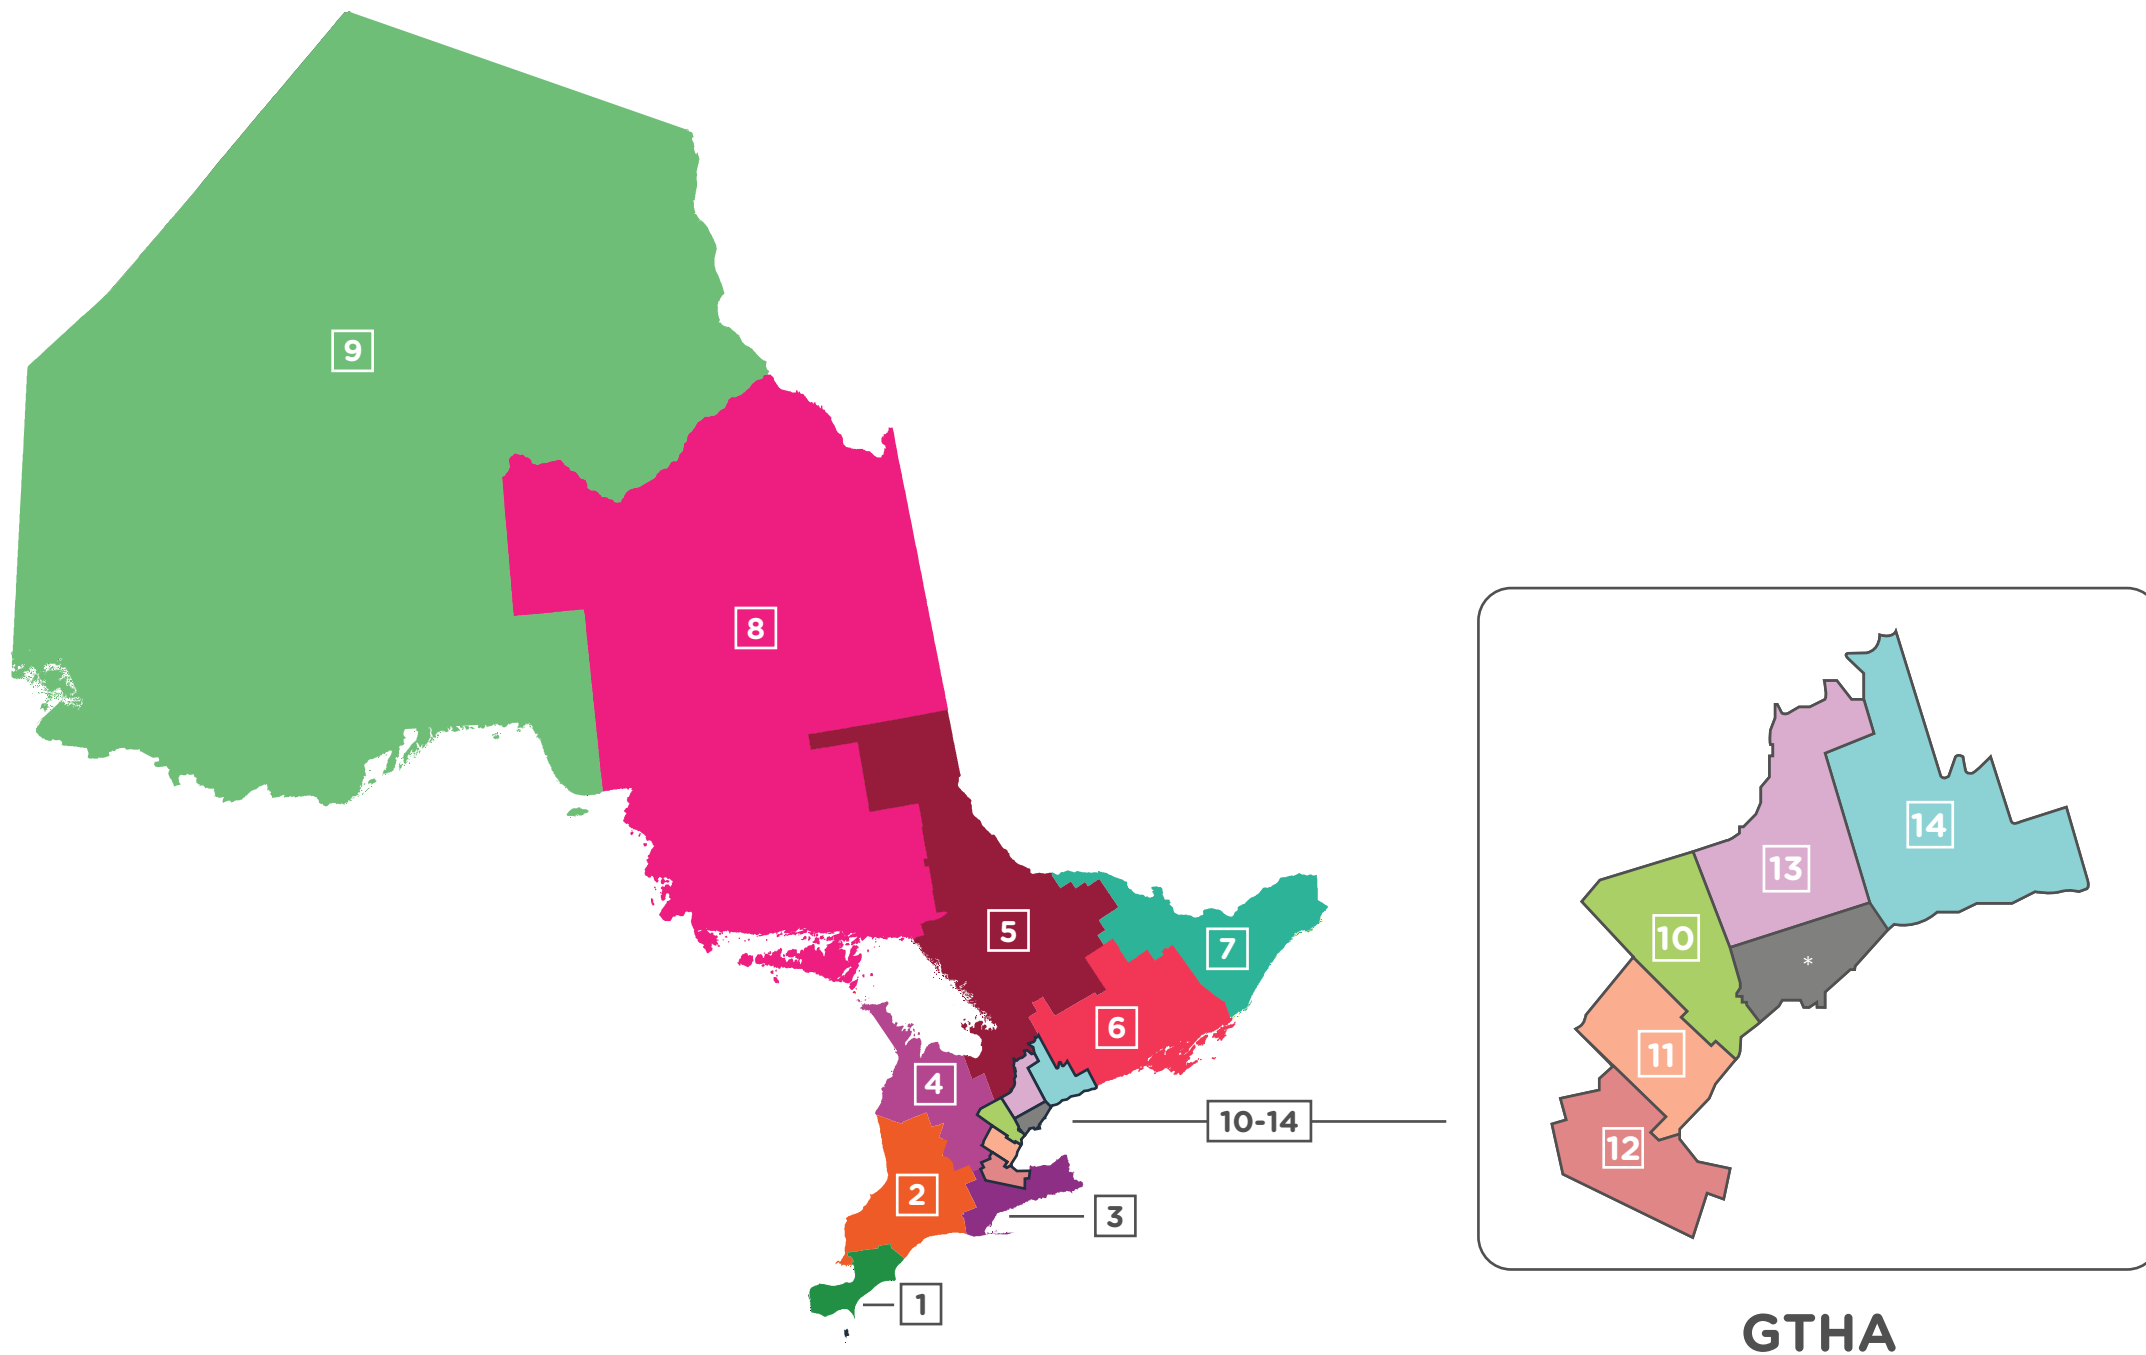

LEGEND

- | | | | |
|--|---|---|--|
| 1 South | 2 South West (Regional Rideshare) | 3 Greater Niagara | 4 South East |
| 5 Central | 6 South Central | 7 East | 8 North East |
| 9 North West | 10 Peel | 11 Halton | 12 Hamilton |
| 13 York | 14 Durham | | |

*Commute Ontario is not available in the City of Toronto